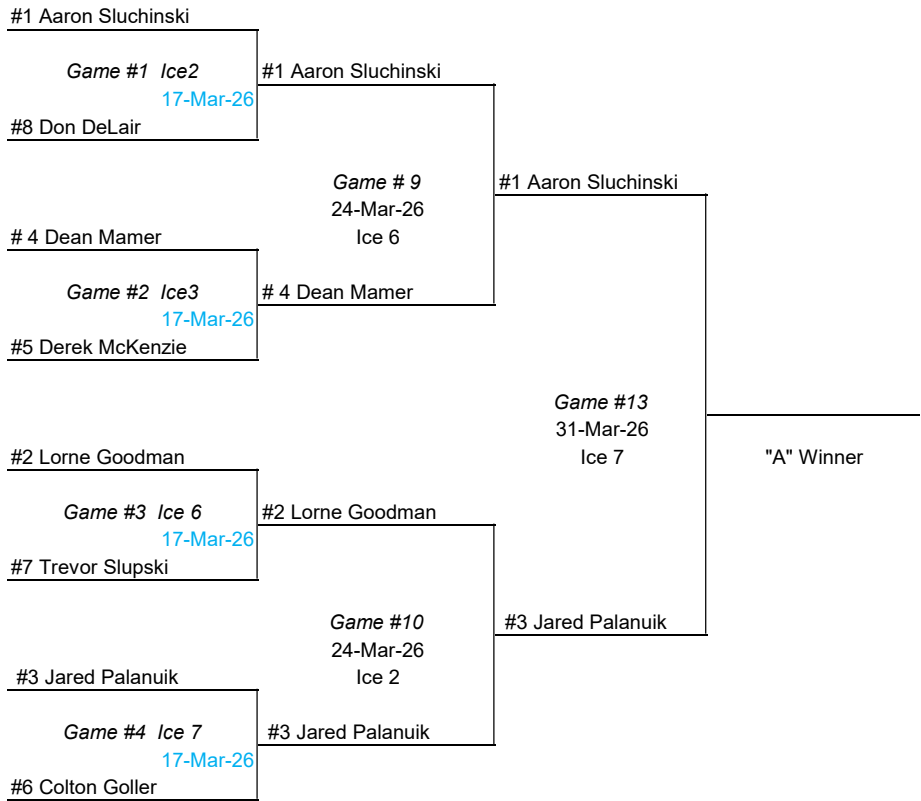

**A**

25-26 Super League Playoffs

**B**