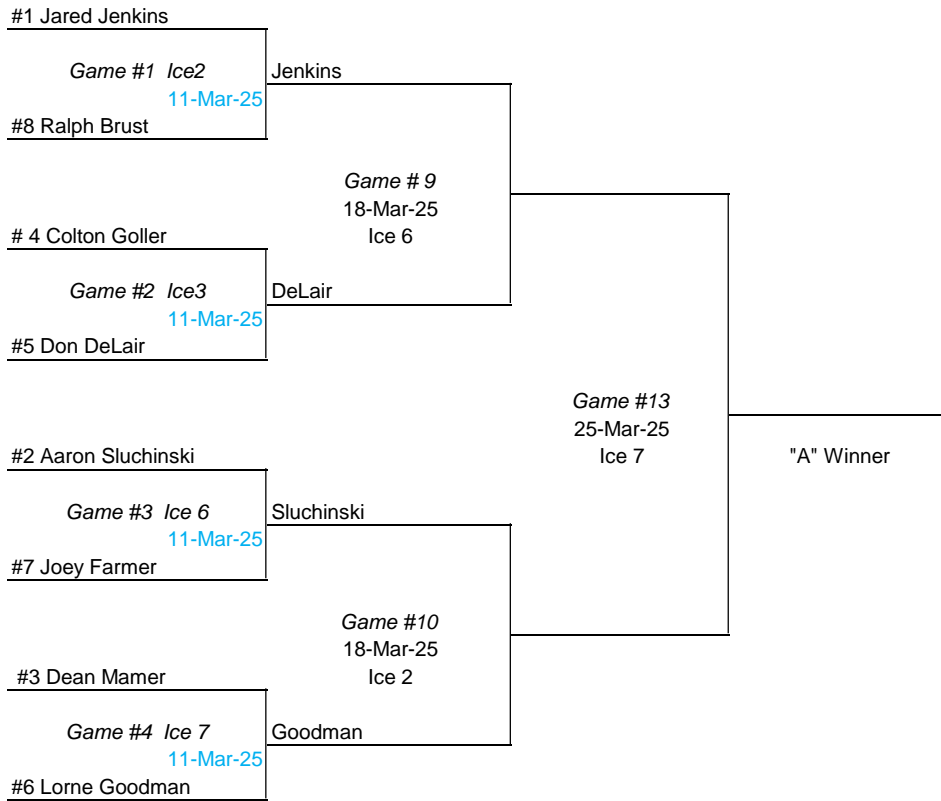

A

24-25 Super League Playoffs

B