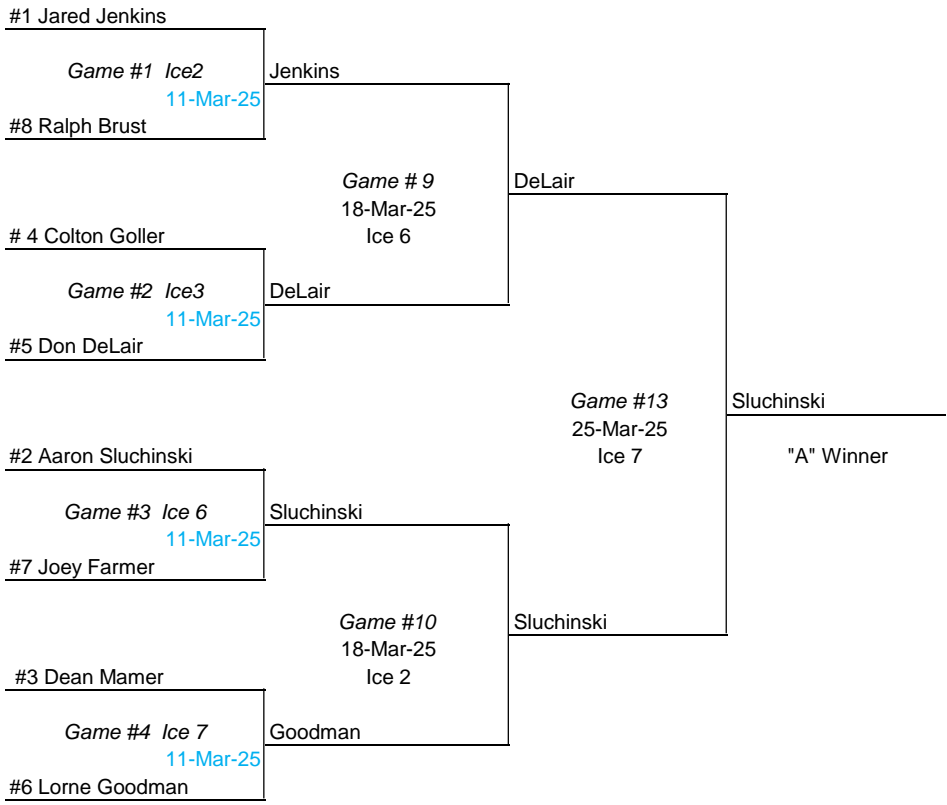

A

24-25 Super League Playoffs

B