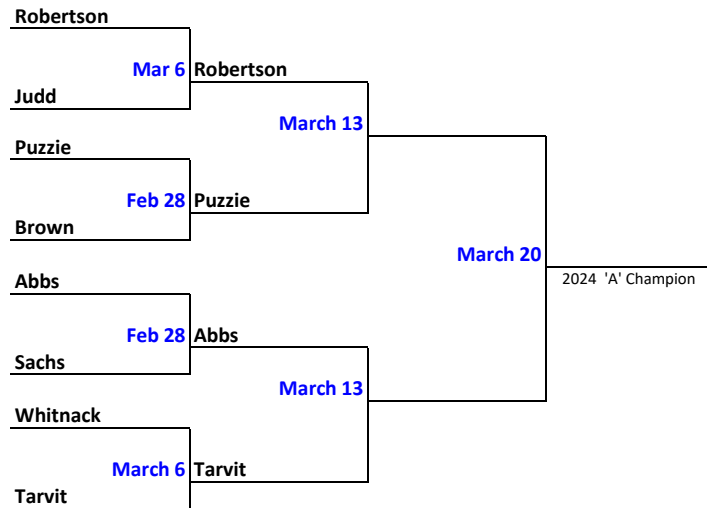

A

- *All games will start at 7:00
- *Games will be full 8 ends (NO BUZZER)
- *Ties will be broken with an extra end
- *You must have 2 Regular Players
- *No more than 2 spares are allowed and they must play lead or second