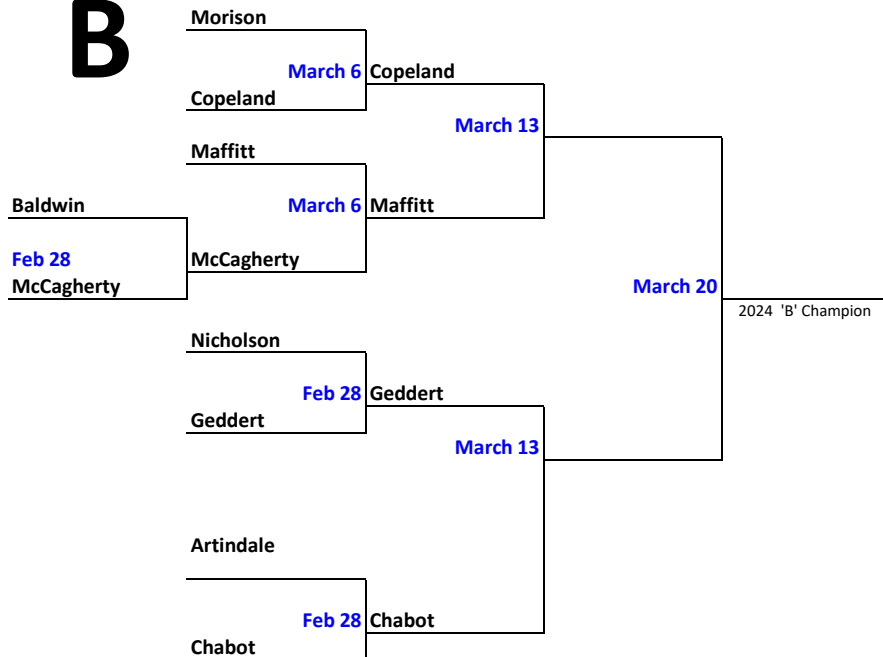

B

- *All games will start at 7:00
- *Games will be full 8 ends (NO BUZZER)
- *Ties will be broken with an extra end
- *You must have 2 Regular Players
- *No more than 2 spares are allowed and they must play lead or second